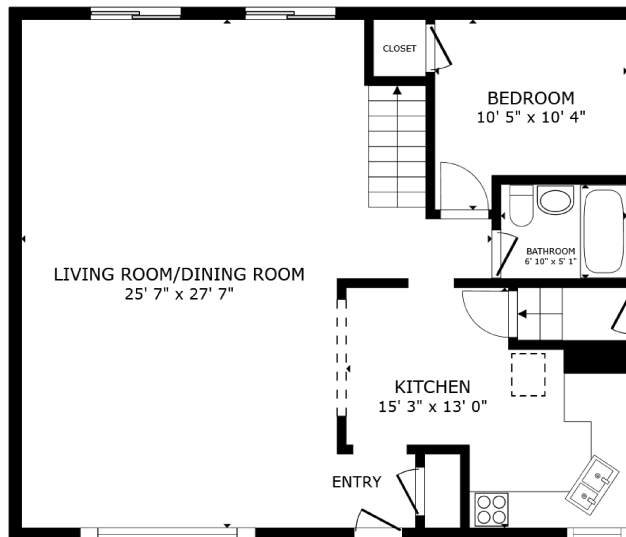

FLOOR 1

FLOOR 2

FLOOR 3

GROSS LIVING AREA
 FLOOR 1 948 sq.ft. FLOOR 2 990 sq.ft. FLOOR 3 461 sq.ft.
 EXCLUDED AREAS : GARAGES 420 sq.ft.
 TOTAL : 2,399 sq.ft.
 SIZES AND DIMENSIONS ARE APPROXIMATE, ACTUAL MAY VARY.